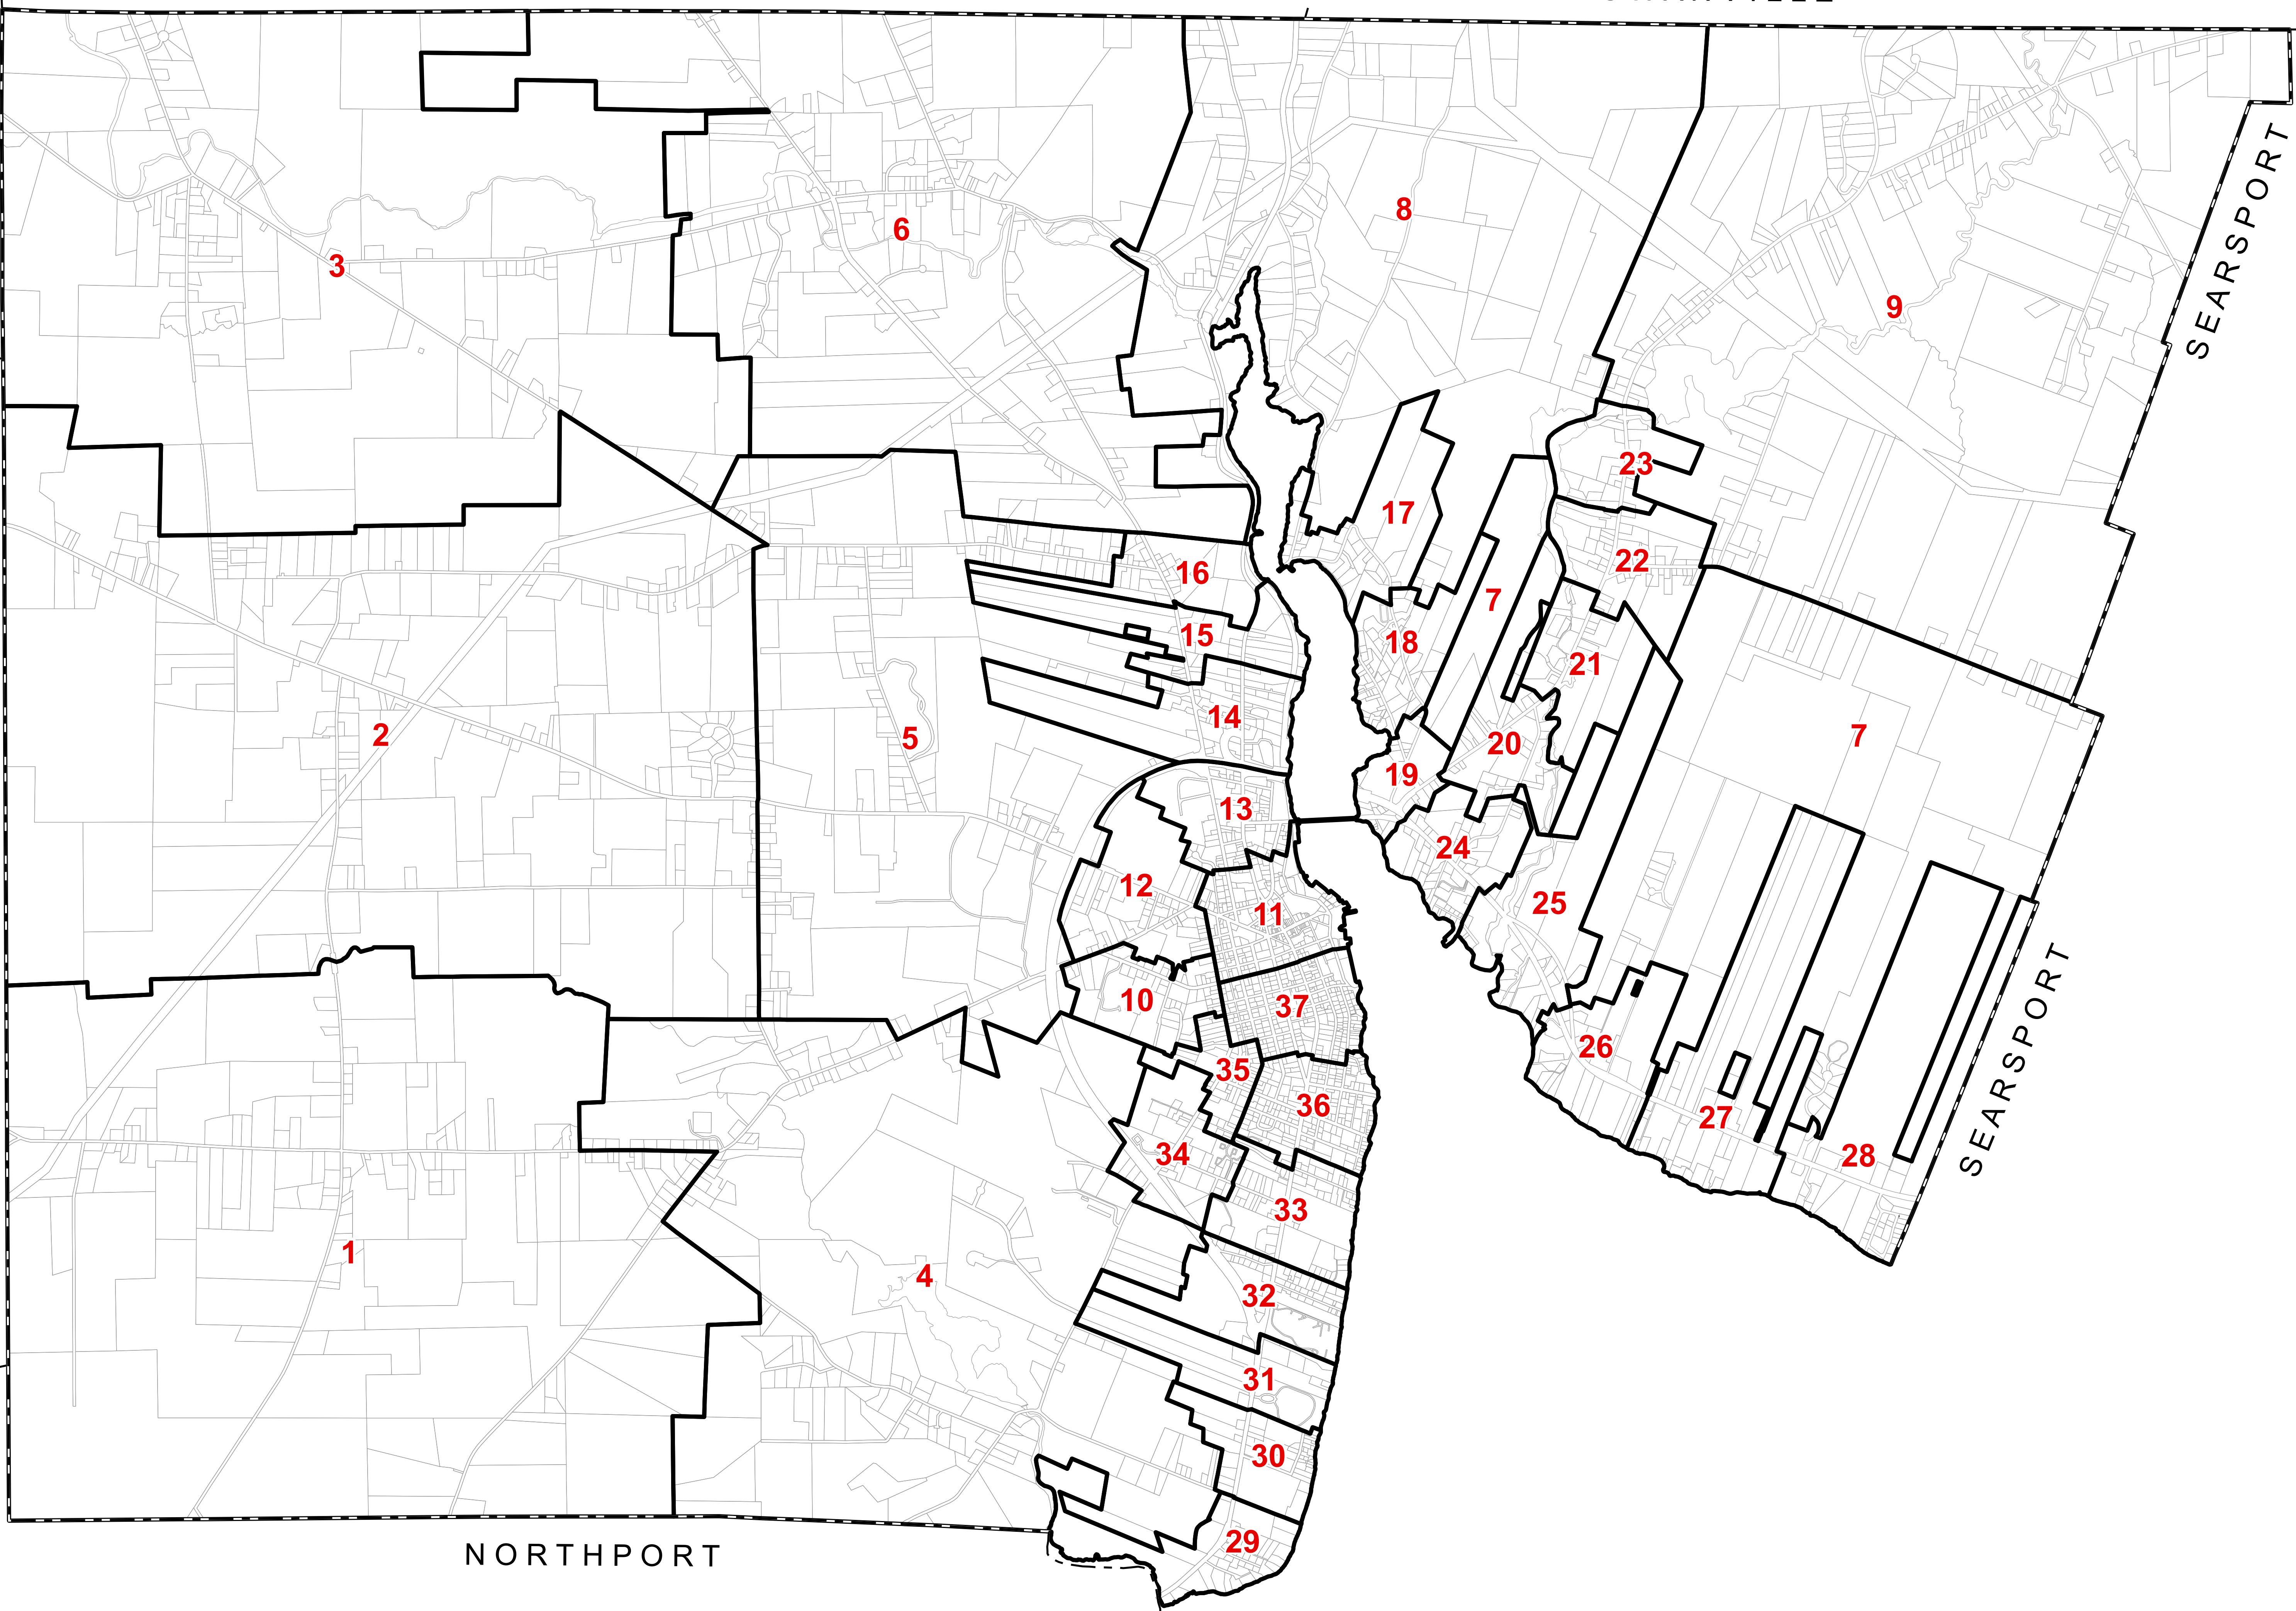

WALDO

SWANVILLE

CITY OF BELFAST  
WALDO COUNTY  
MAINE

Feet  
0 500 1,000 2,000

MORRILL

BELMONT

NORTHPORT

NORTHPORT

SEARSPORT

SEARSPORT

Map Index

Printed: 4/10/2014  
Effective Date: 4/1/2013