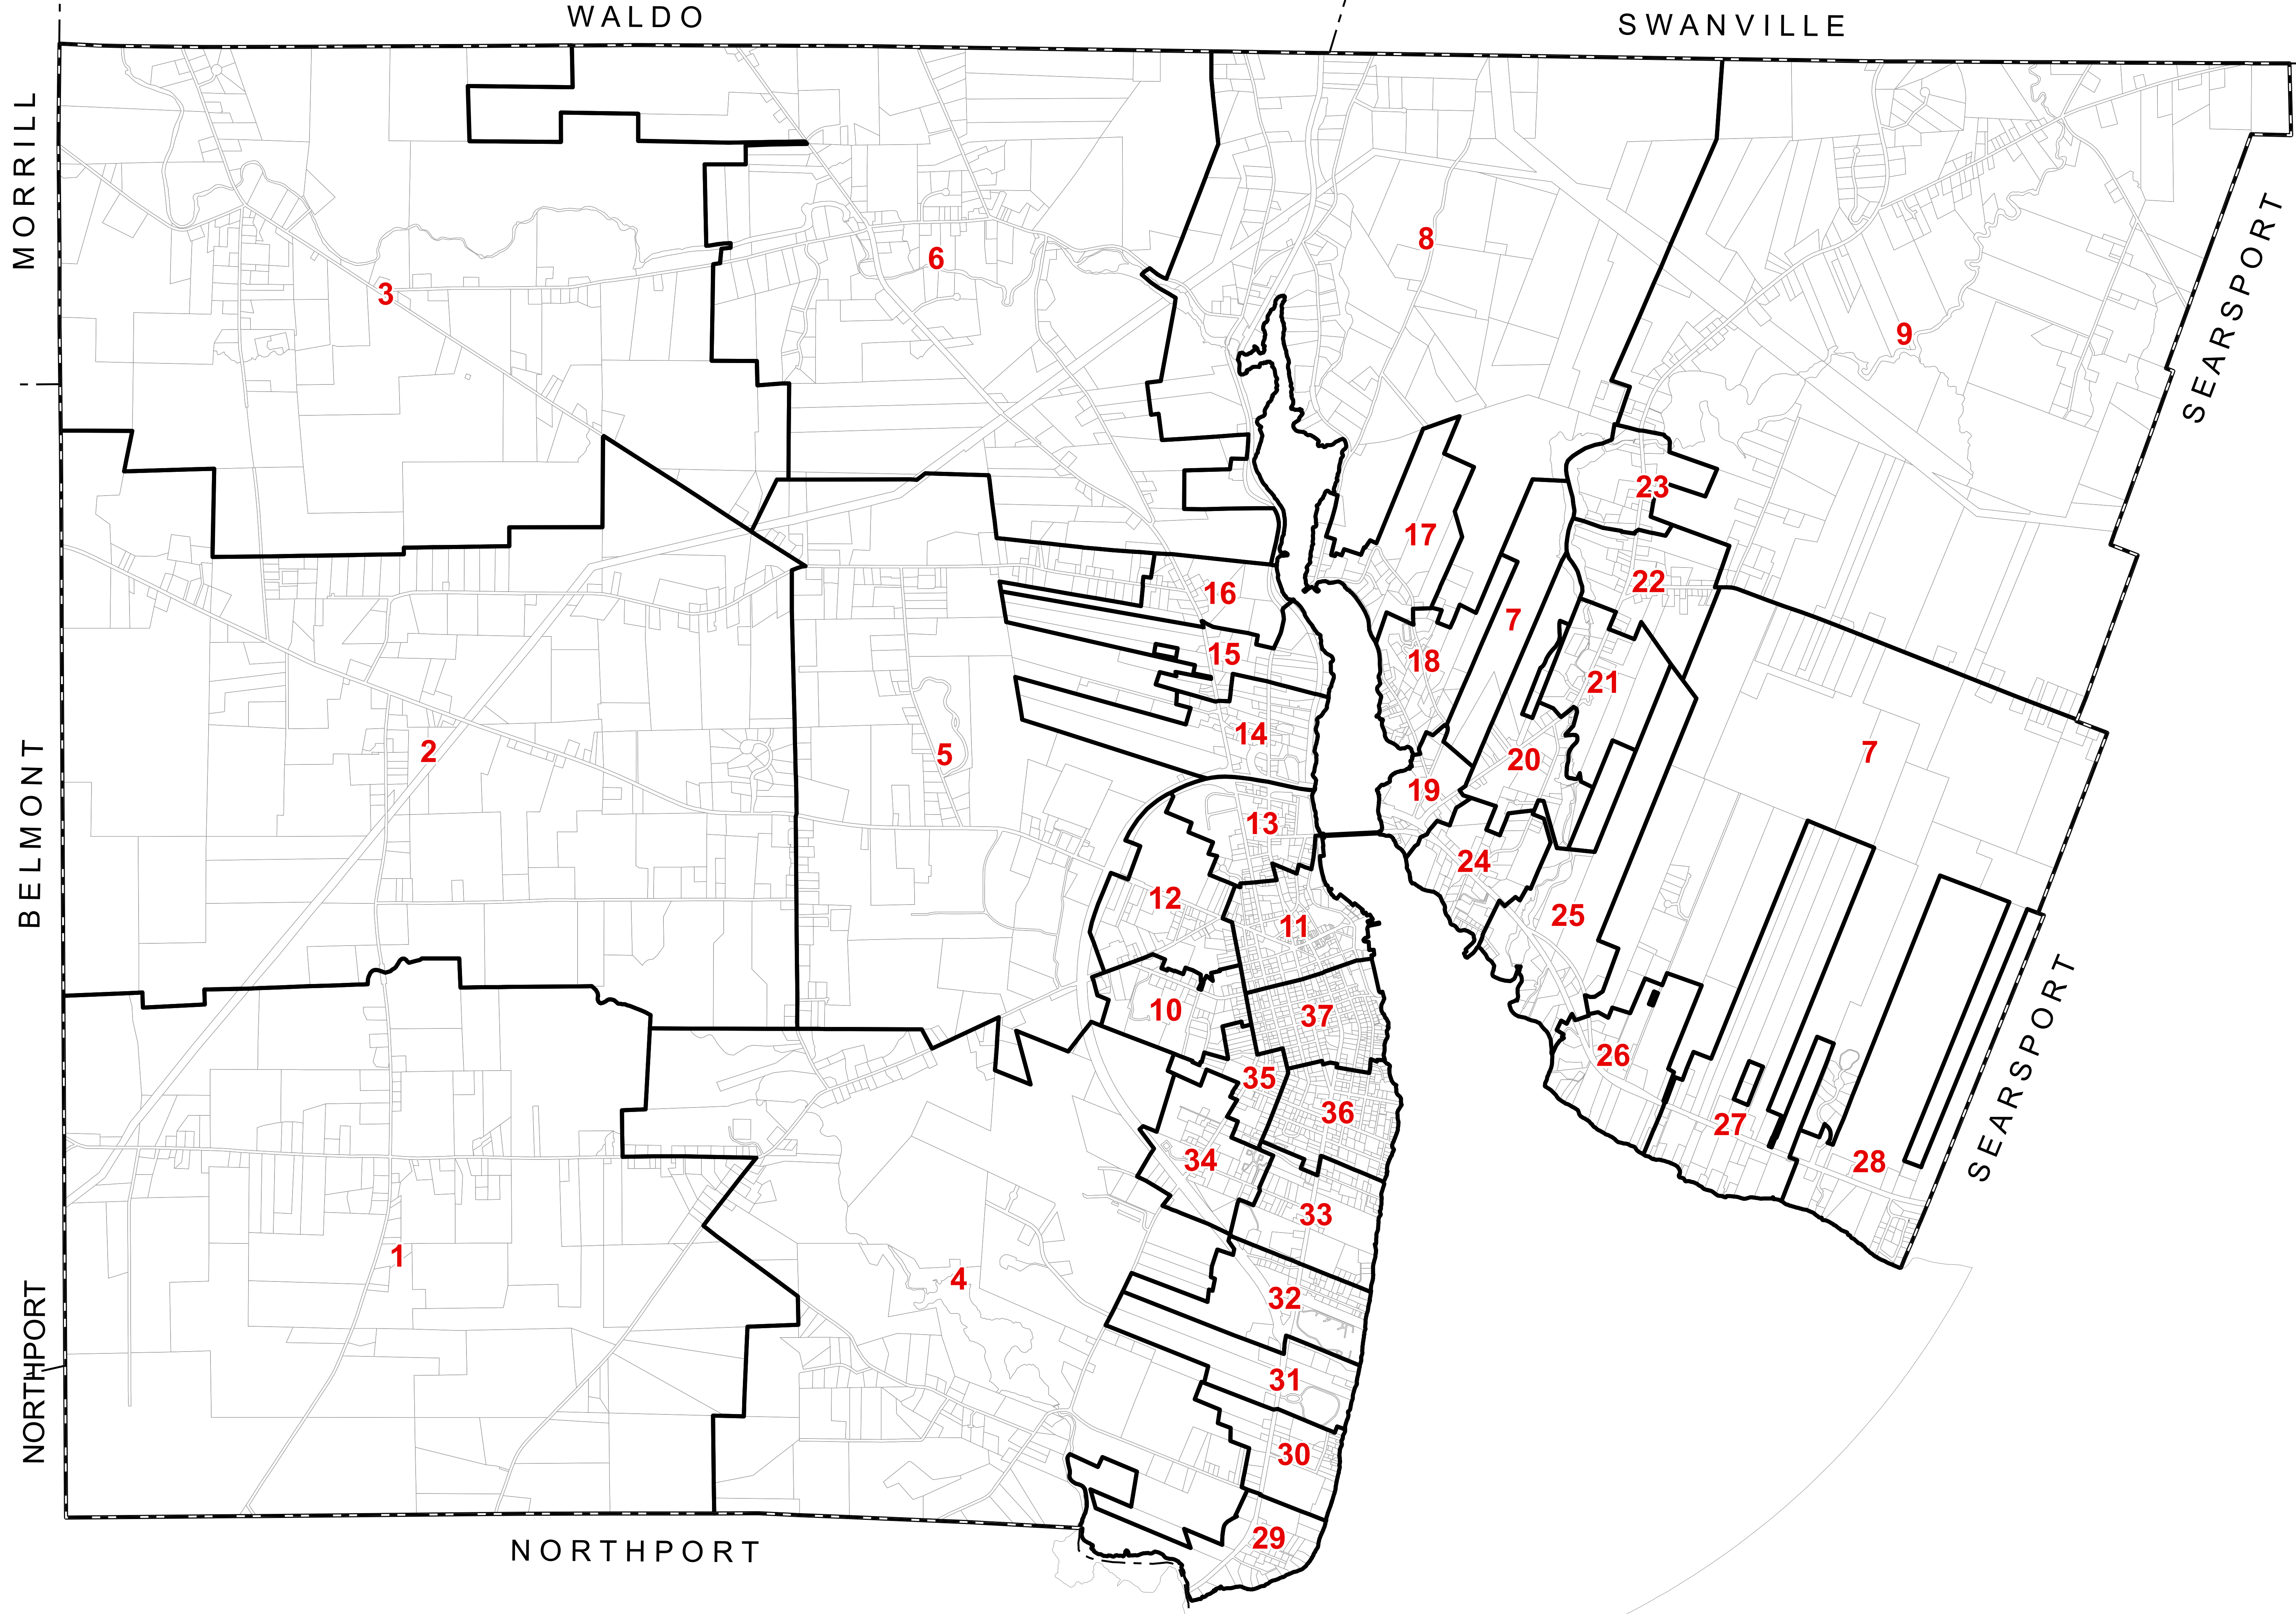

CITY OF
BELFAST
WALDO COUNTY
MAINE

Feet
0 500 1,000 2,000 3,000

Map Index

Printed: 10/11/2019
Effective Date: 4/1/2019