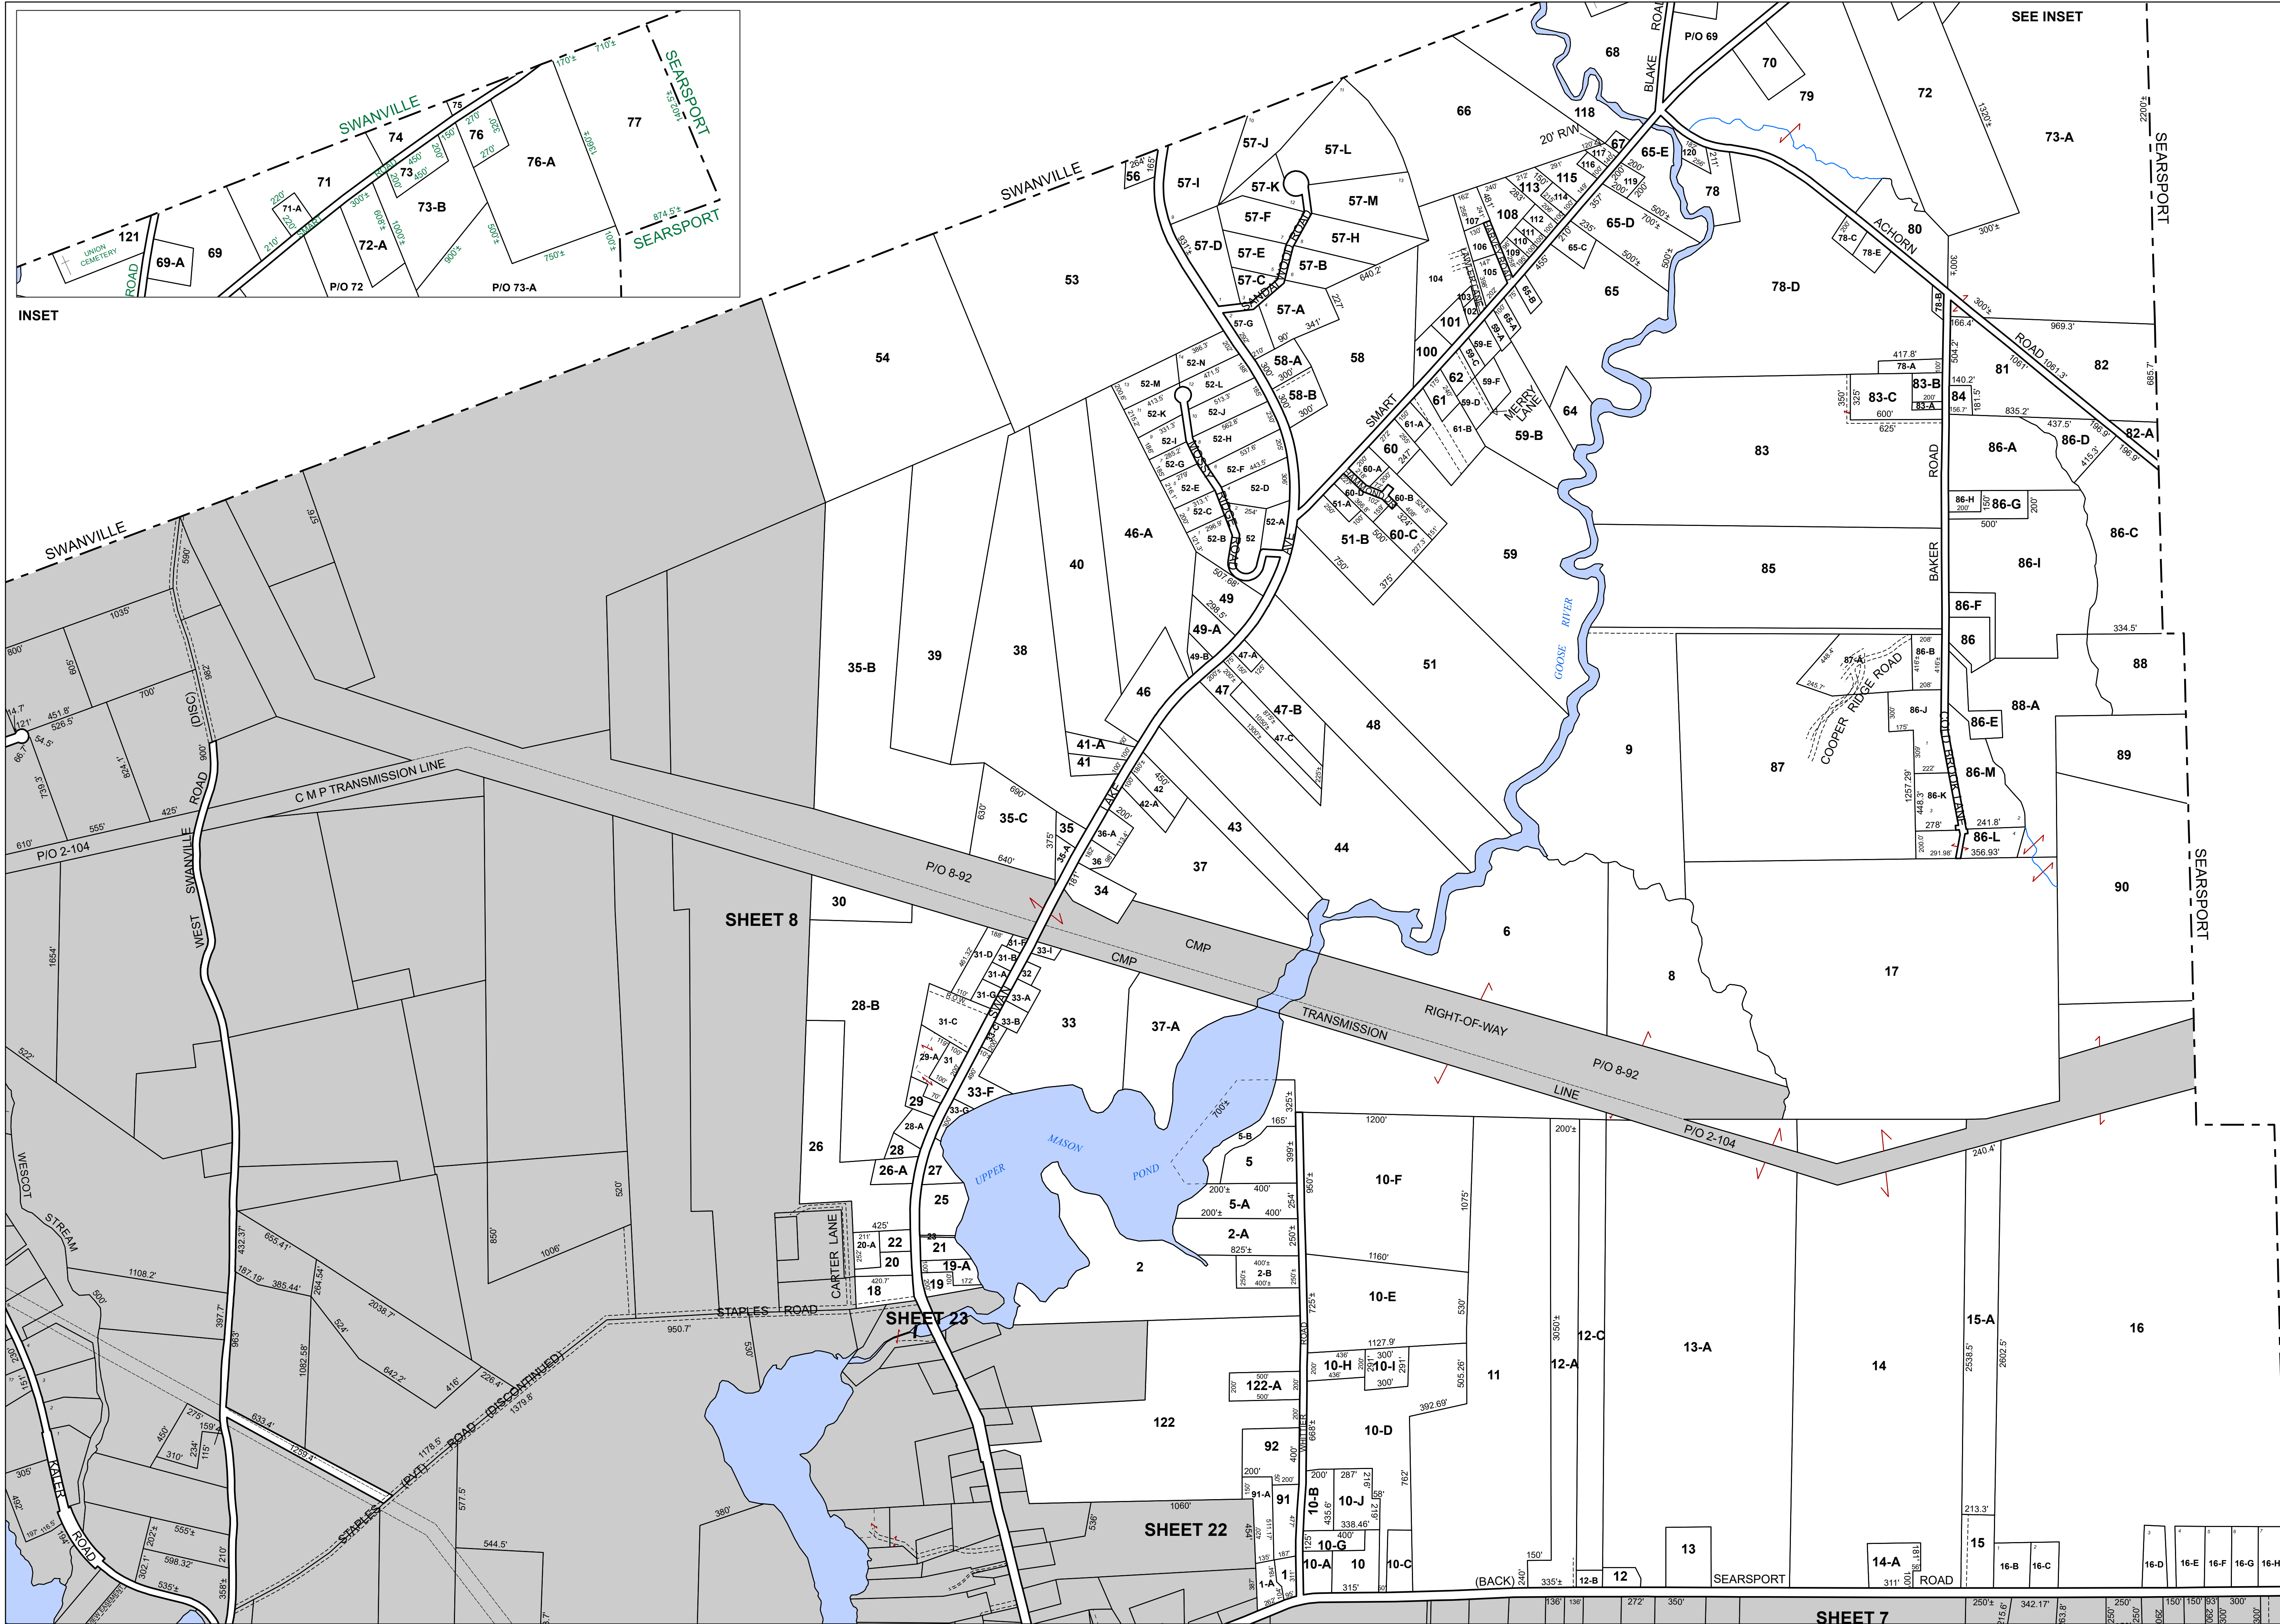

CITY OF BELFAST
WALDO COUNTY MAINE

Feet
0 250 500 1,000

LEGEND

- Parcel
- Road
- Water
- Dam
- Condos
- Streams
- Cemetery
- Easement/ROW
- Parcel Hook
- Road
- Sublot Line
- Utility

For Assessment Purposes. Not to be used for conveyances.

Map 9

Printed: 10/2/2019
Effective Date: 4/1/2019

INSET

SHEET 8

SHEET 22

SHEET 7

SEE INSET