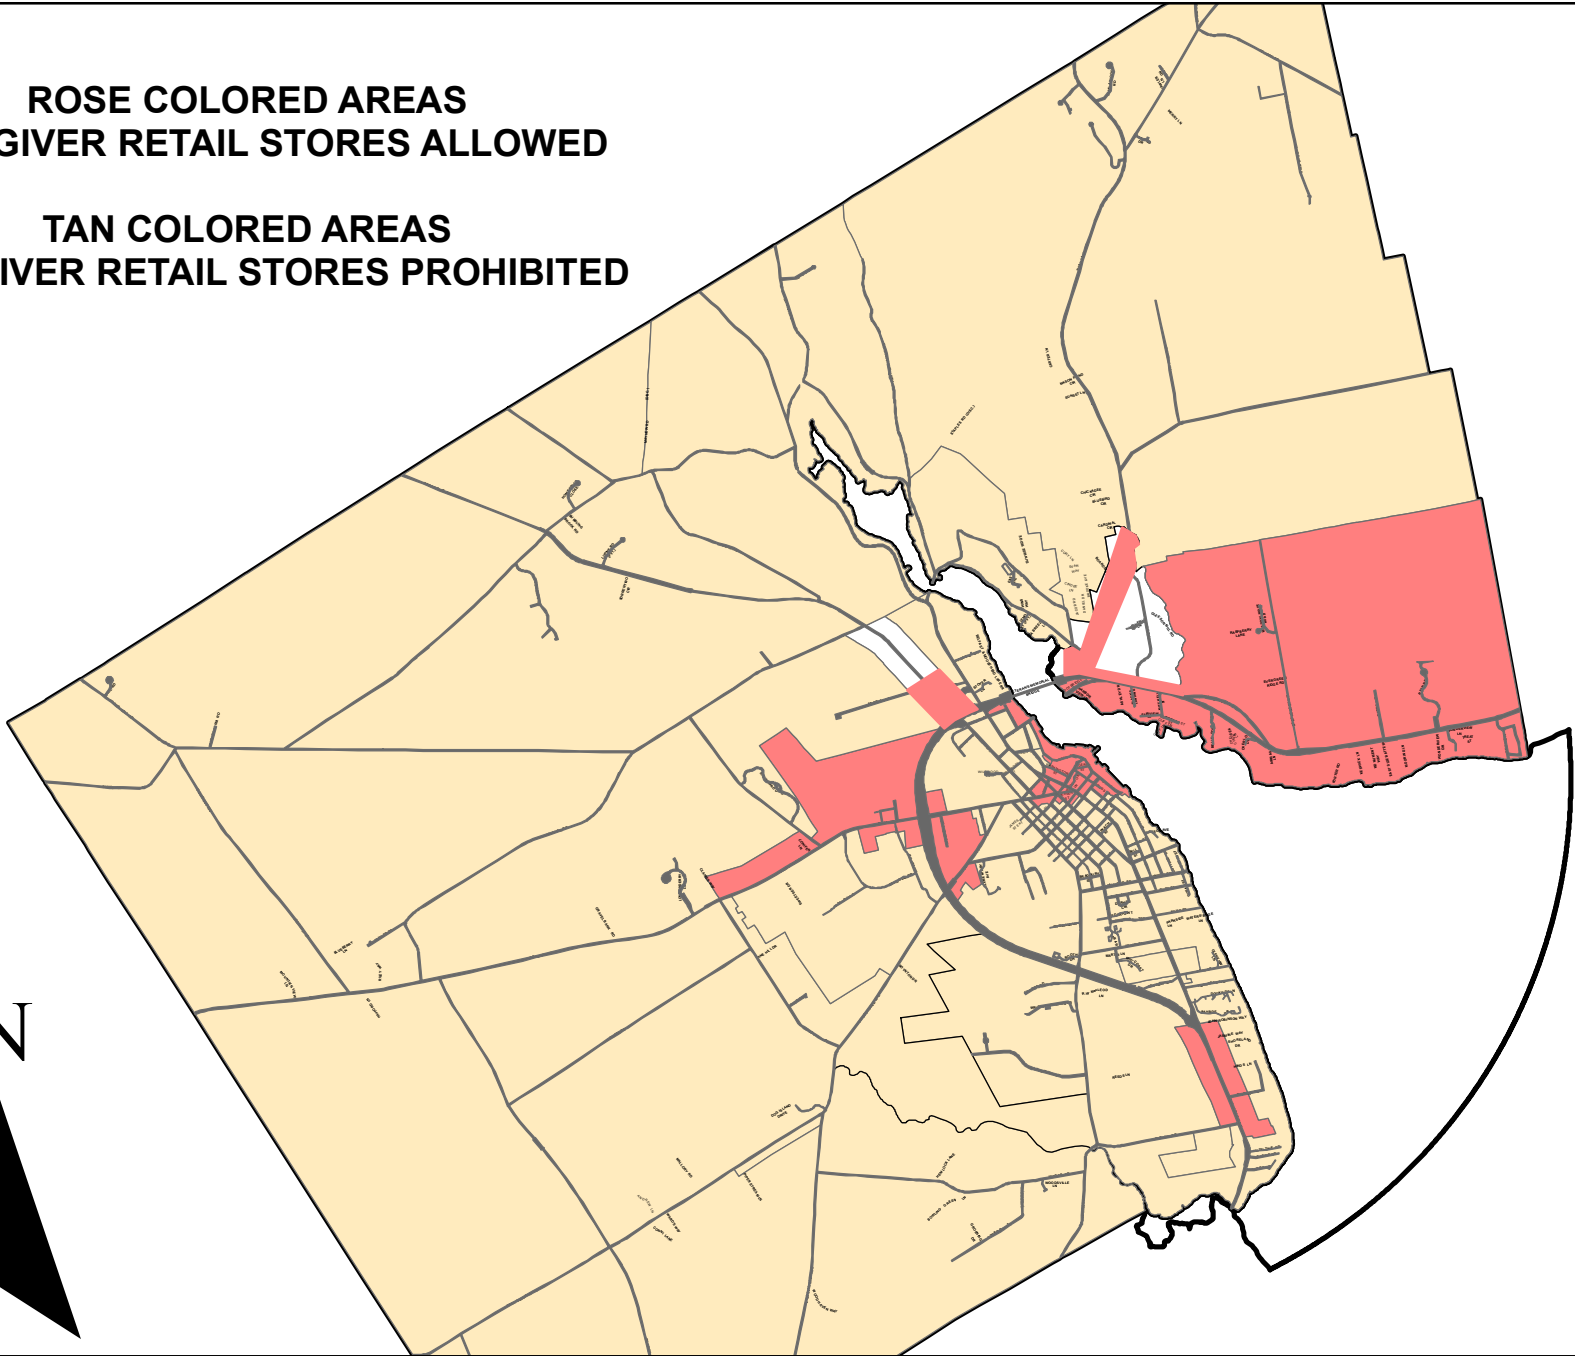

CAREGIVER RETAIL STORE RECOMMENDATION

**ROSE COLORED AREAS
CAREGIVER RETAIL STORES ALLOWED**

**TAN COLORED AREAS
CAREGIVER RETAIL STORES PROHIBITED**

0.6 0.3 0 0.6 1.2 1.8 2.4 Miles