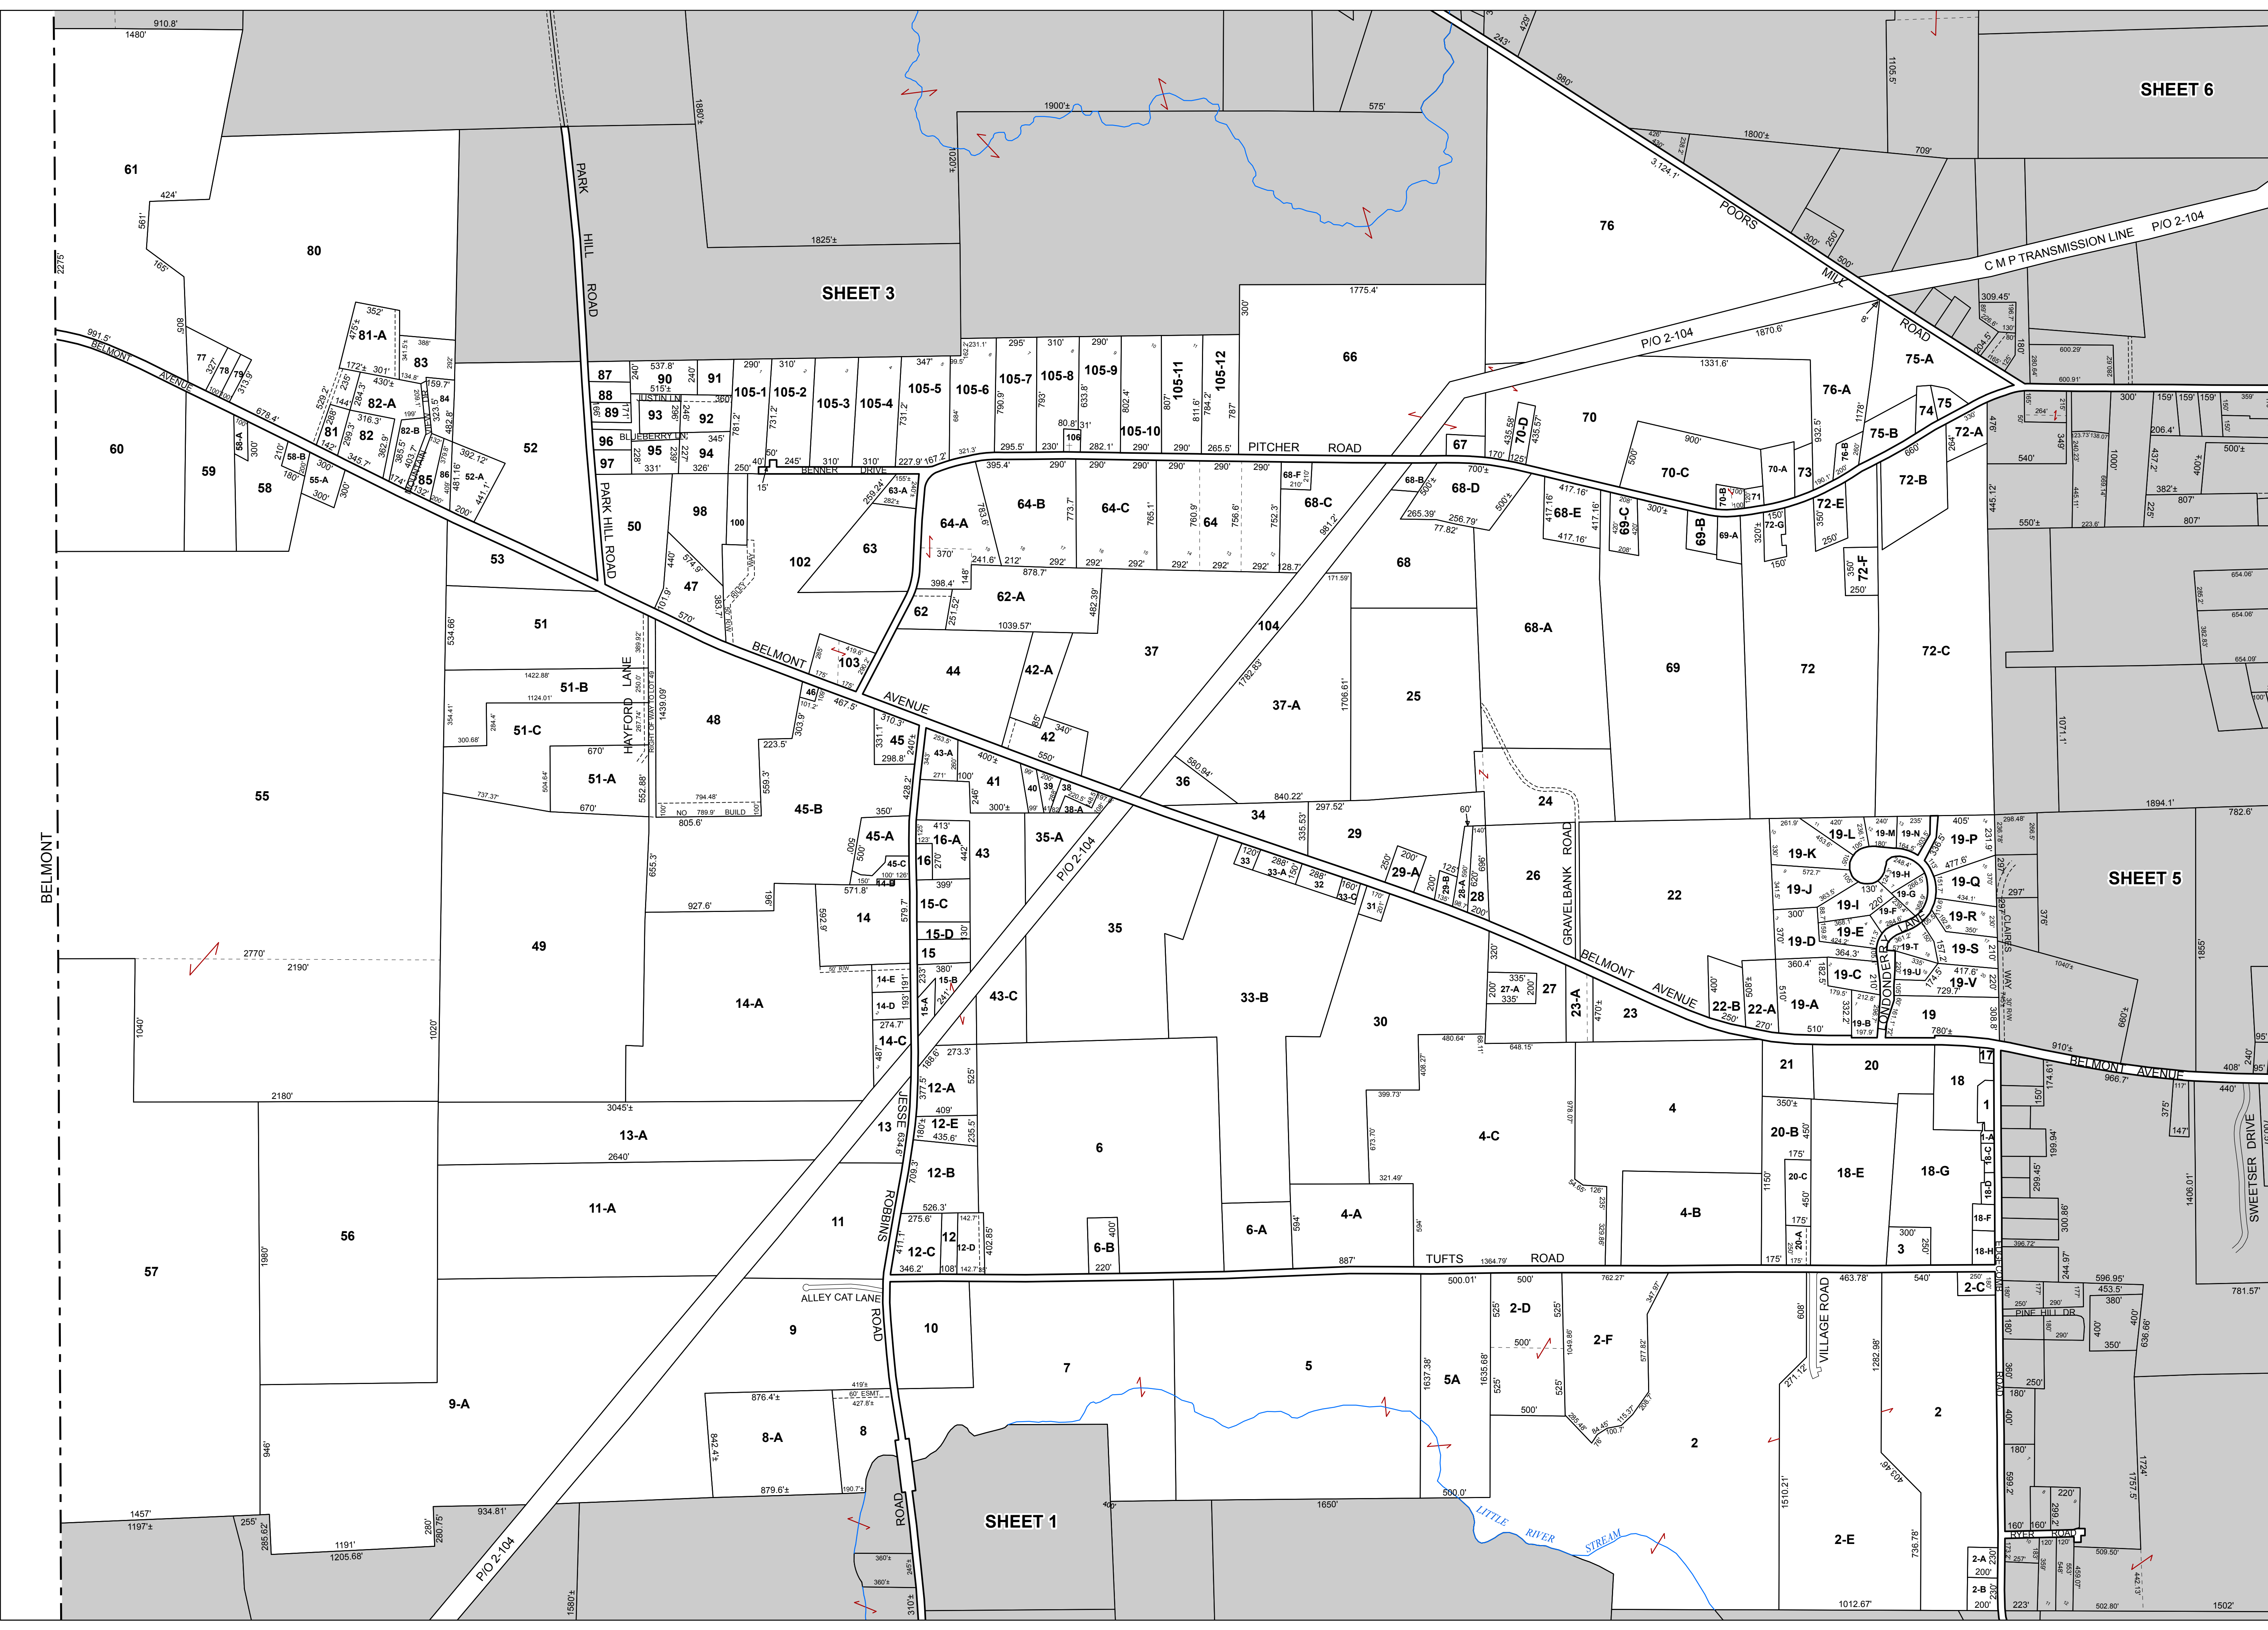

CITY OF BELFAST
WALDO COUNTY
MAINE

Feet
0 250 500 1,000

LEGEND

- Parcel
- Road
- Water
- Dam
- Condos
- Streams
- Cemetery
- Easement/ROW
- Parcel Hook
- Road
- Sublot Line
- Utility

For Assessment Purposes. Not to be used for conveyances.

Map 2
Printed: 3/2/2016
Effective Date: 4/1/2015

SHEET 6

SHEET 3

SHEET 5

SHEET 1