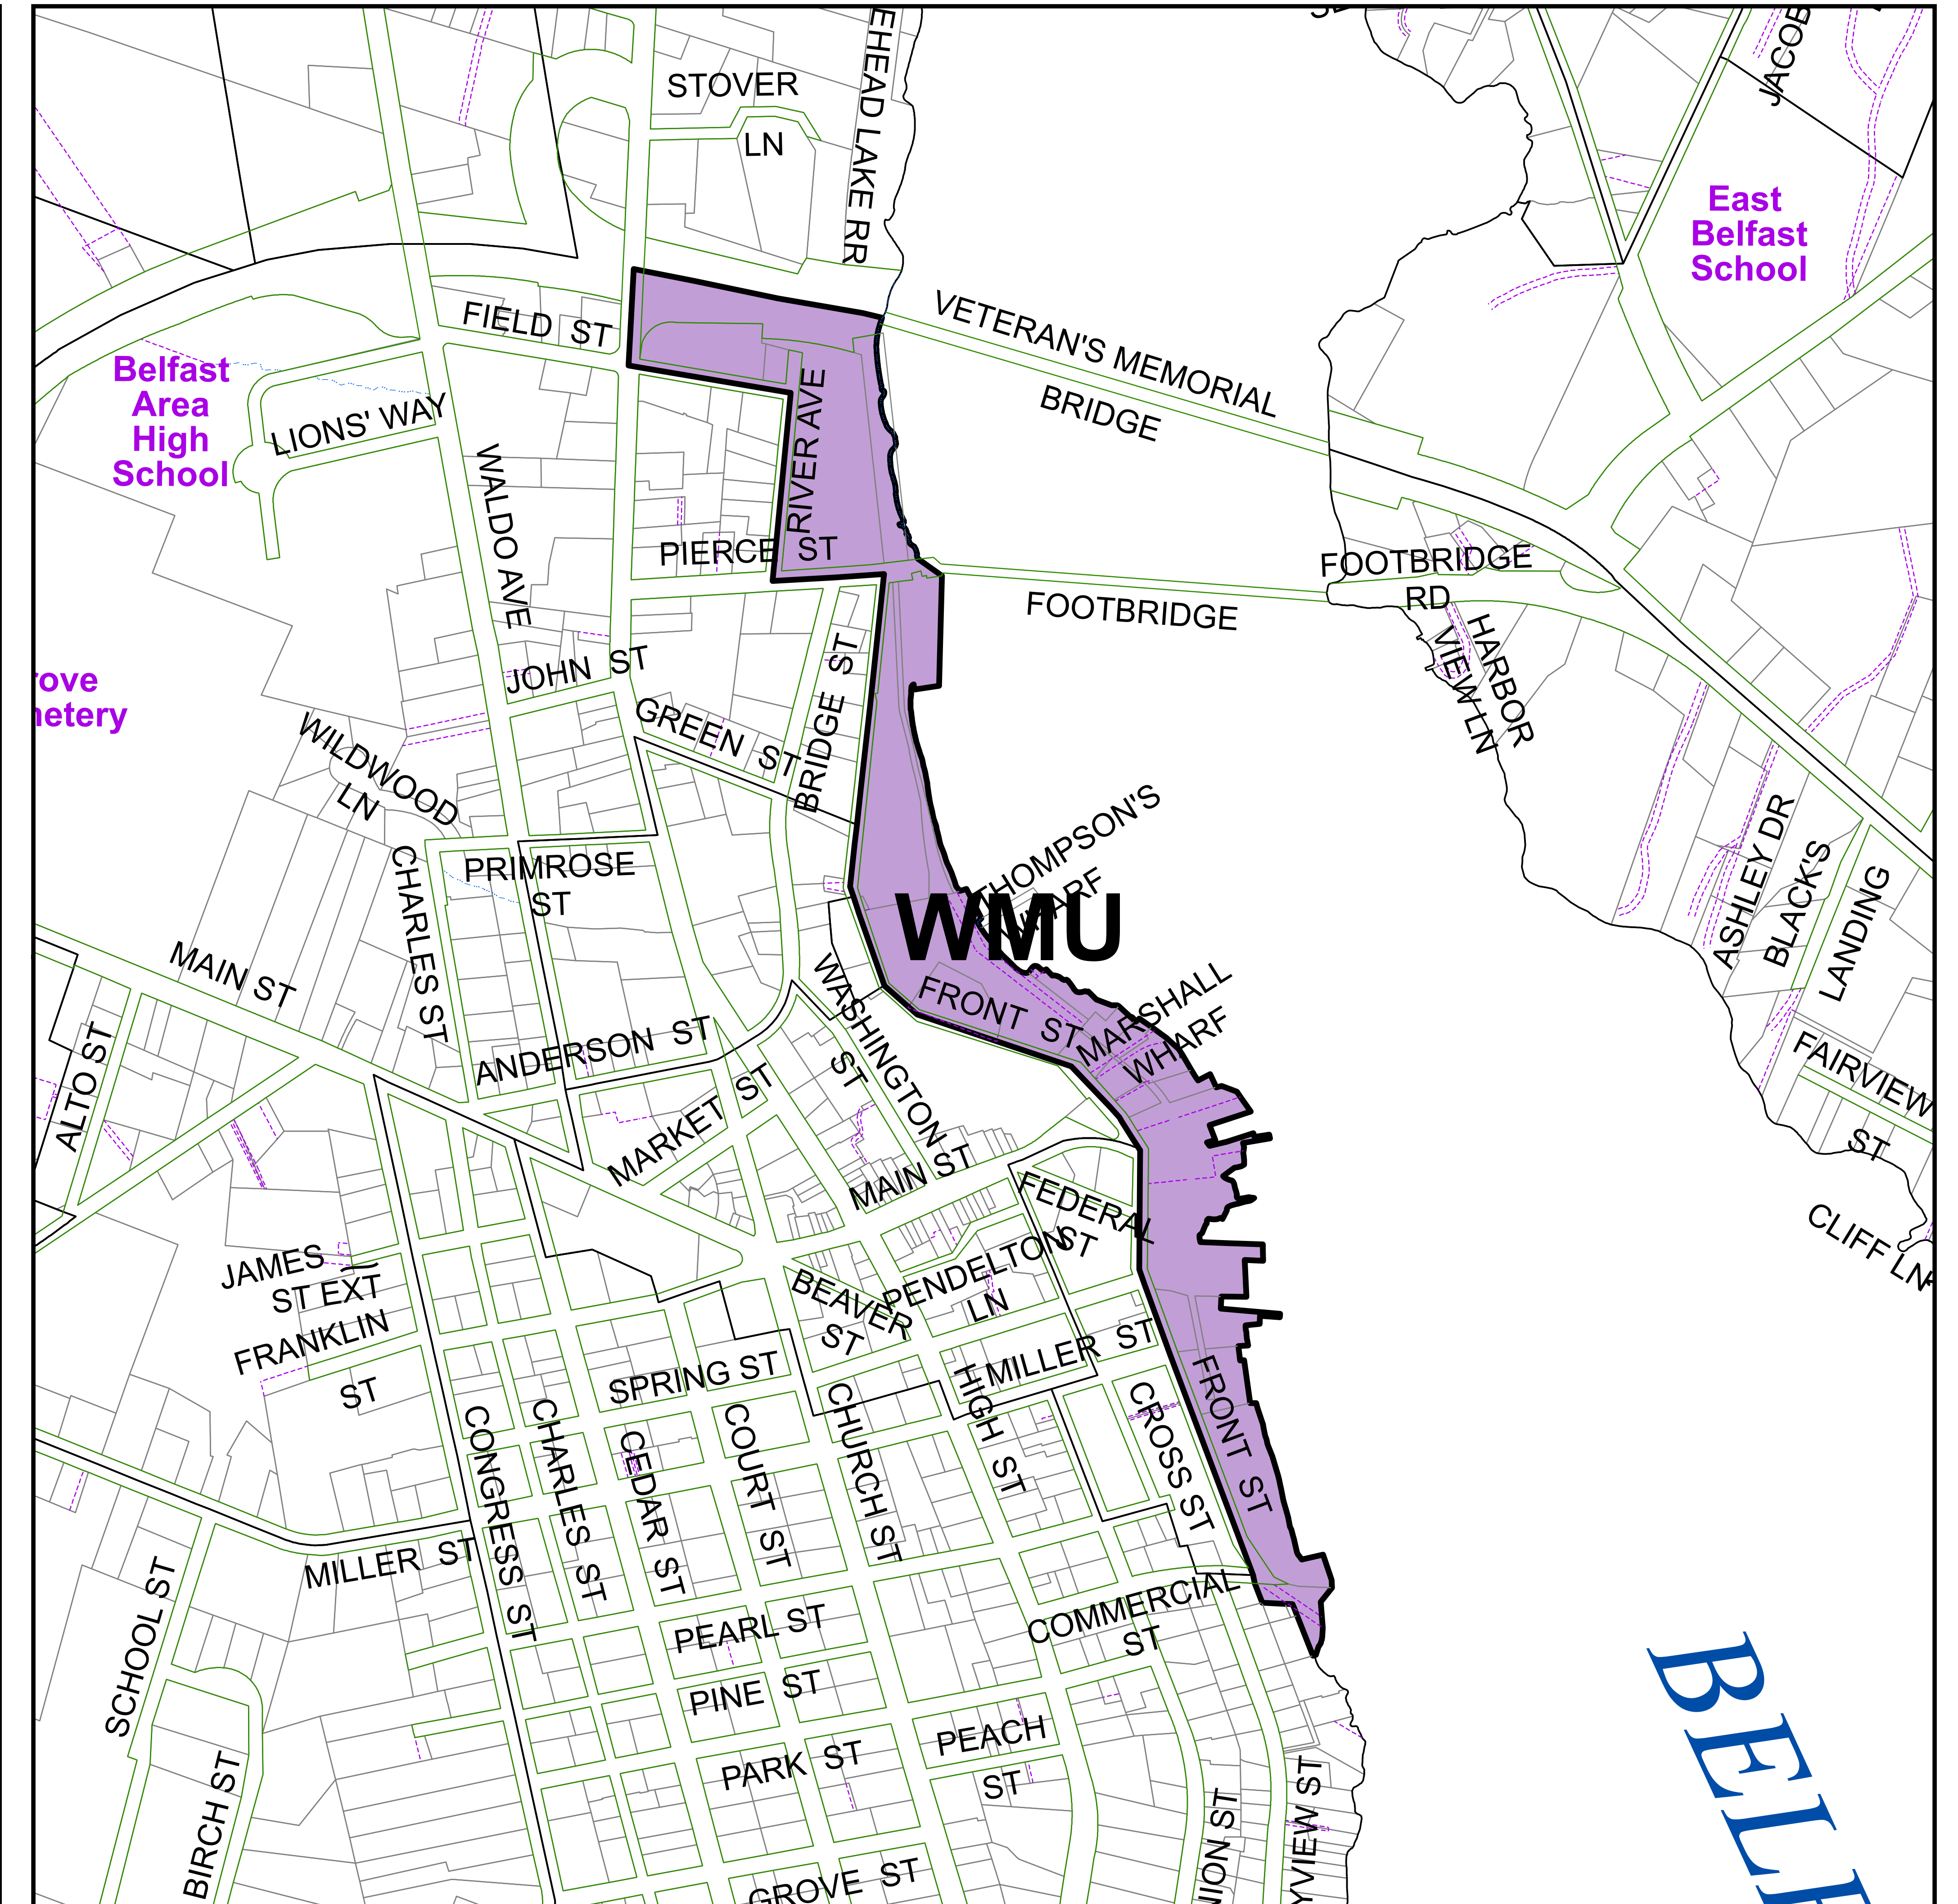

Working Waterfront- Mixed Use

PROPOSED LAND USE AREA

EXISTING ZONING

Zone
WWF-MU Working Waterfront- Mixed Use

Zone
WMU Waterfront Mixed Use District