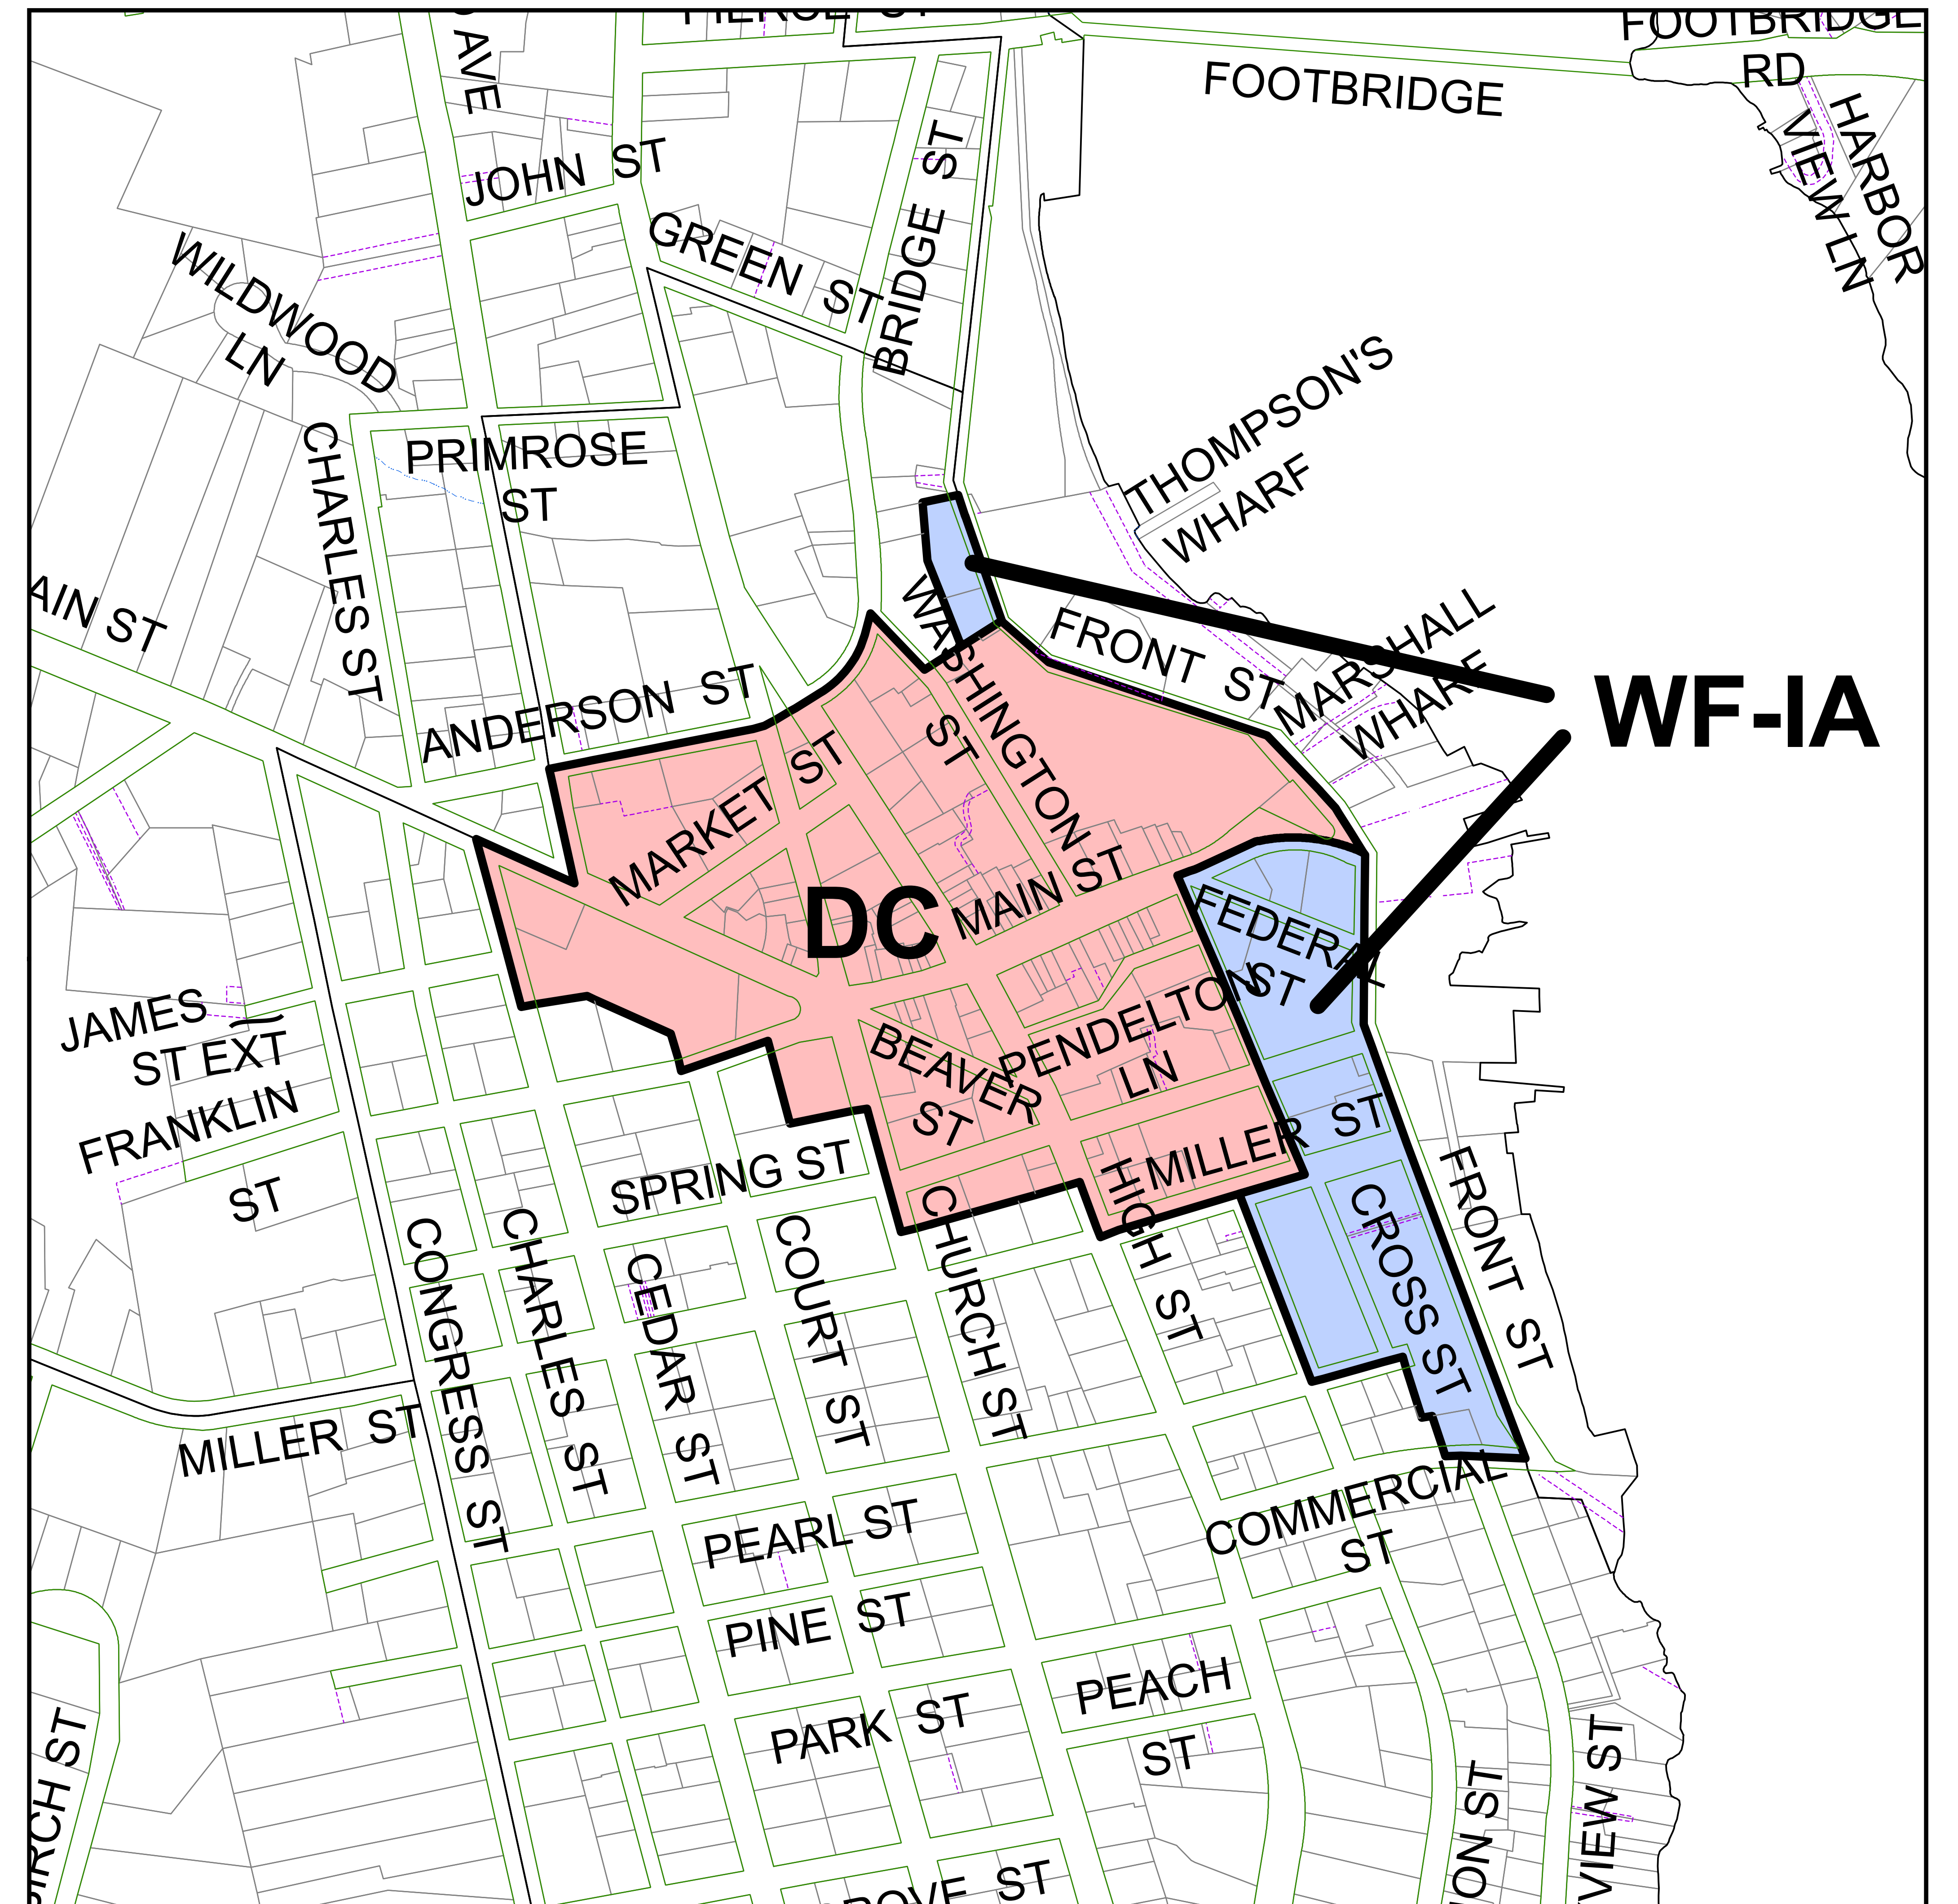

Downtown Commercial

PROPOSED LAND USE AREA

Zone
DC Downtown Commercial

EXISTING ZONING

Zone
DC Downtown Commercial District
WF-IA Waterfront I "A" Downtown District