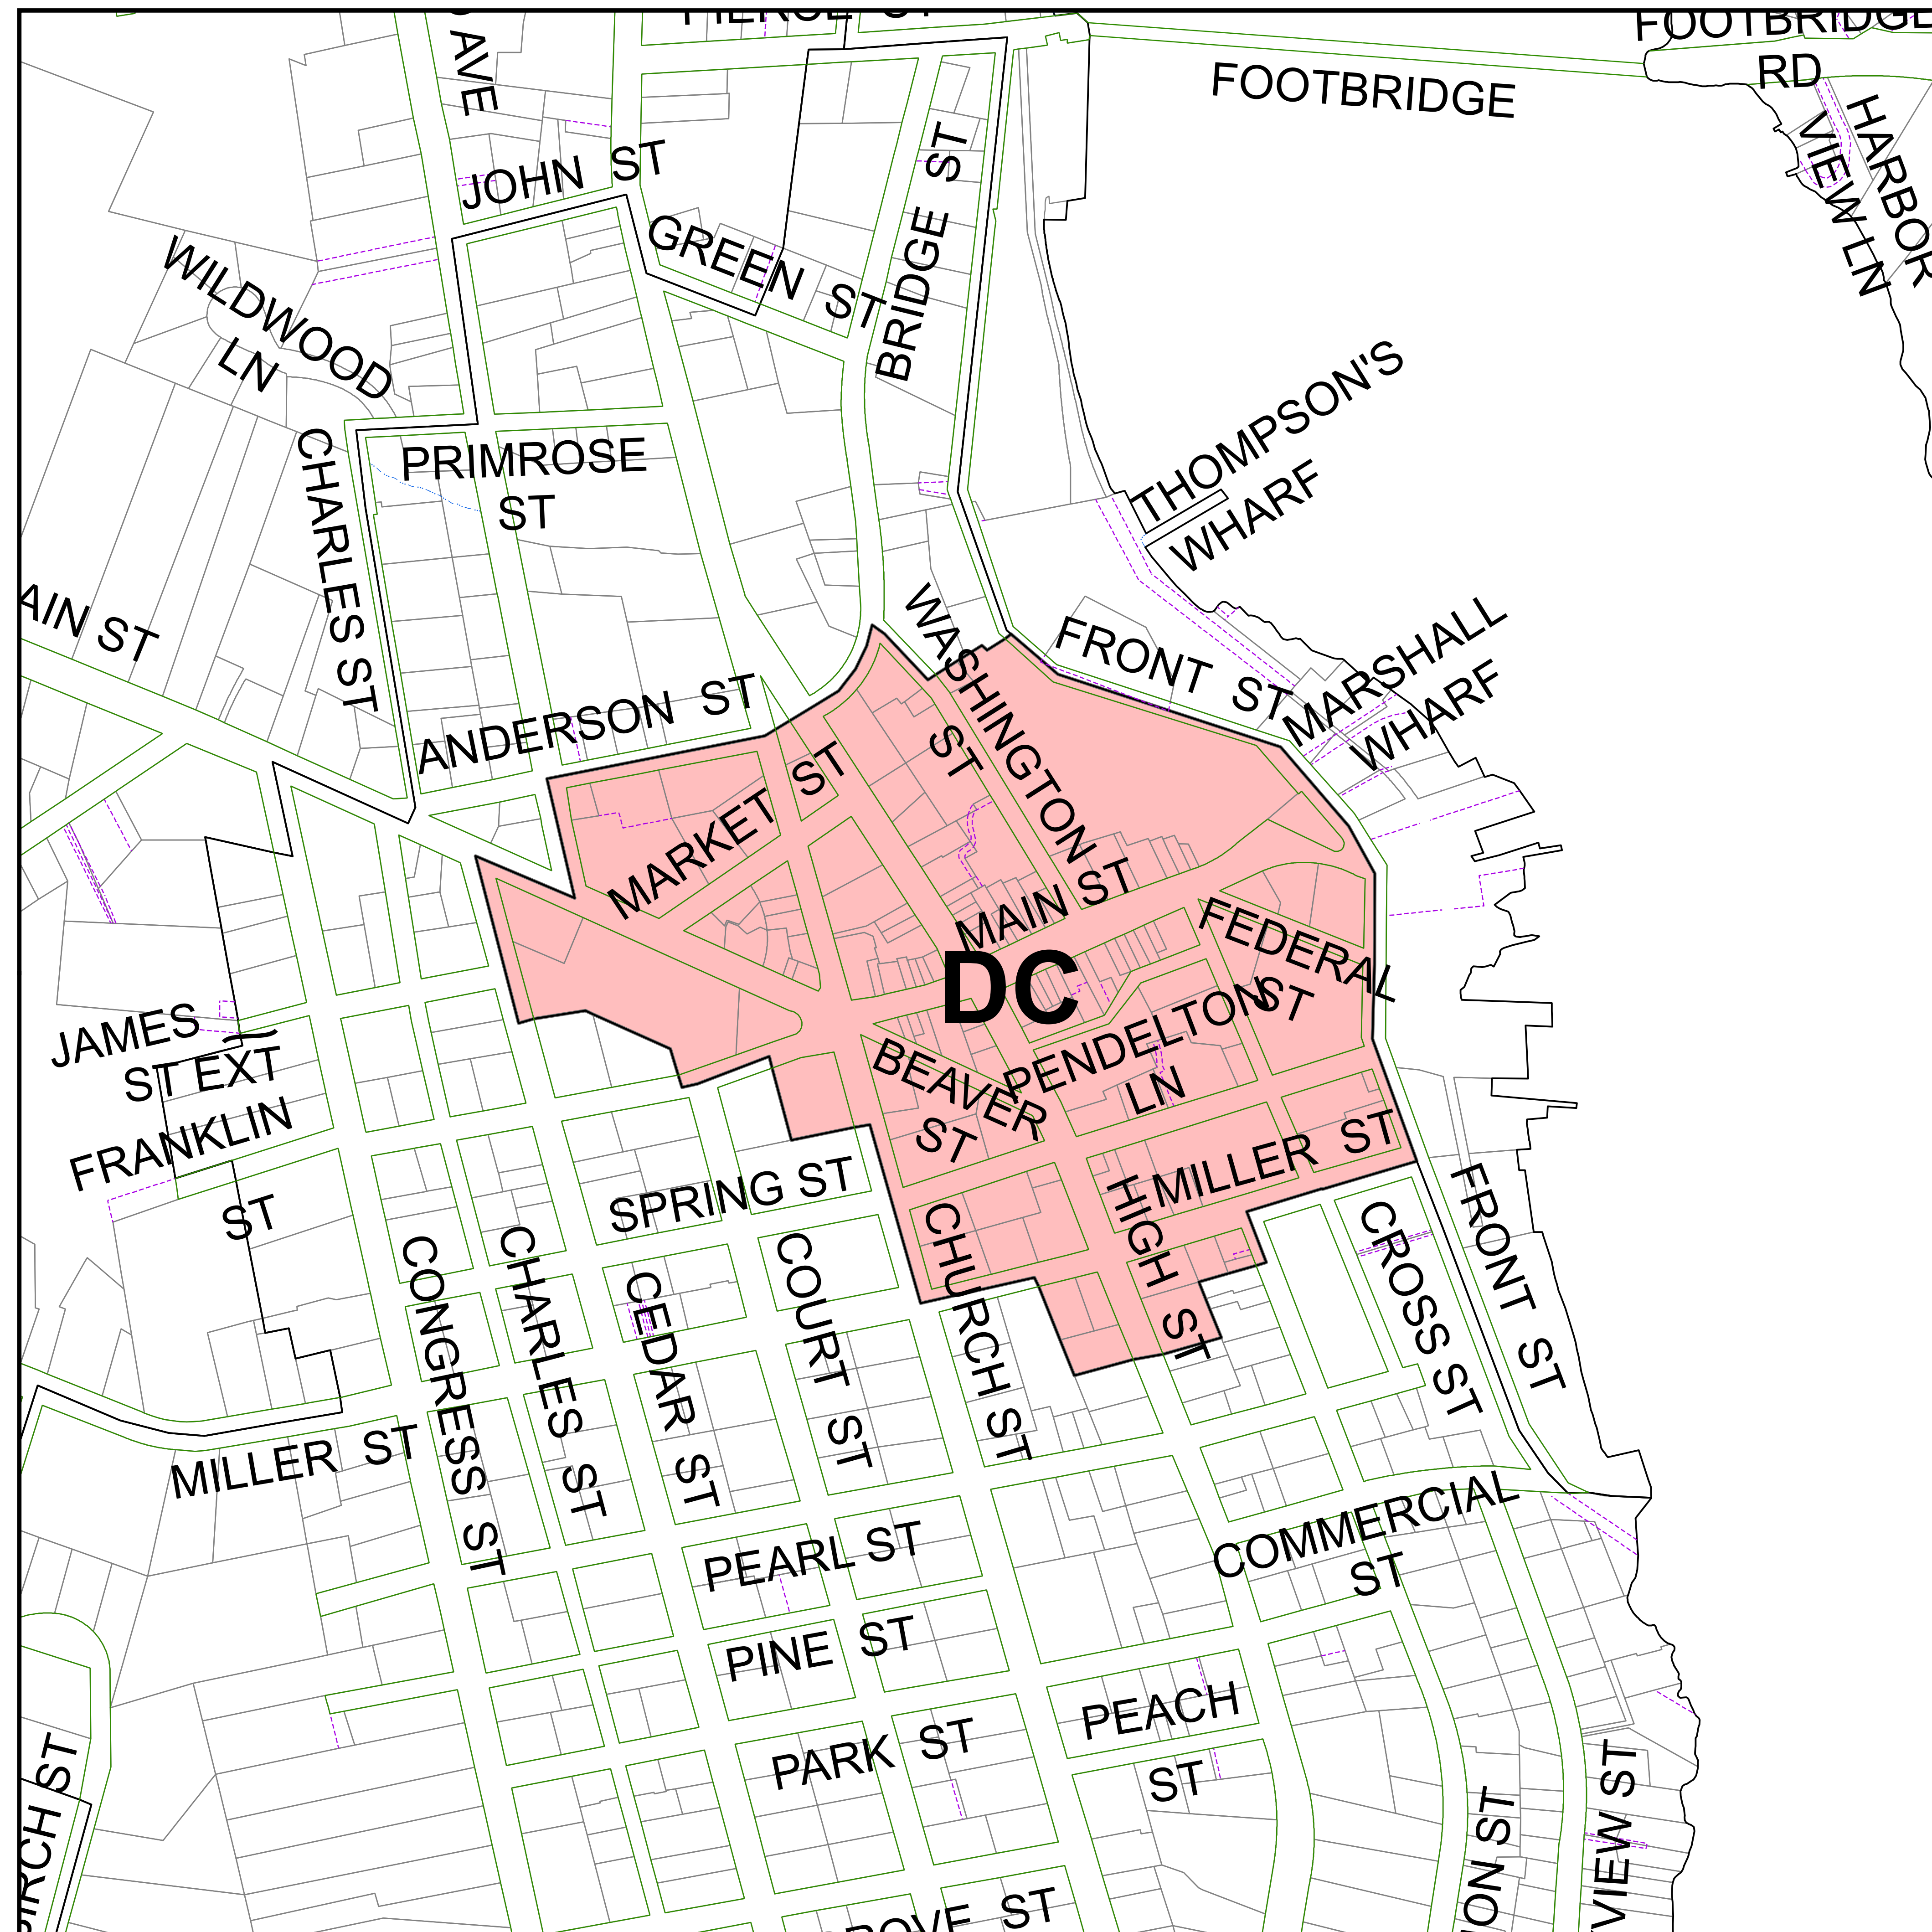

Downtown Commercial

PROPOSED LAND USE AREA

Zone
DC Downtown Commercial

EXISTING ZONING

Zone
DC Downtown Commercial District
WF-IA Waterfront I "A" Downtown District