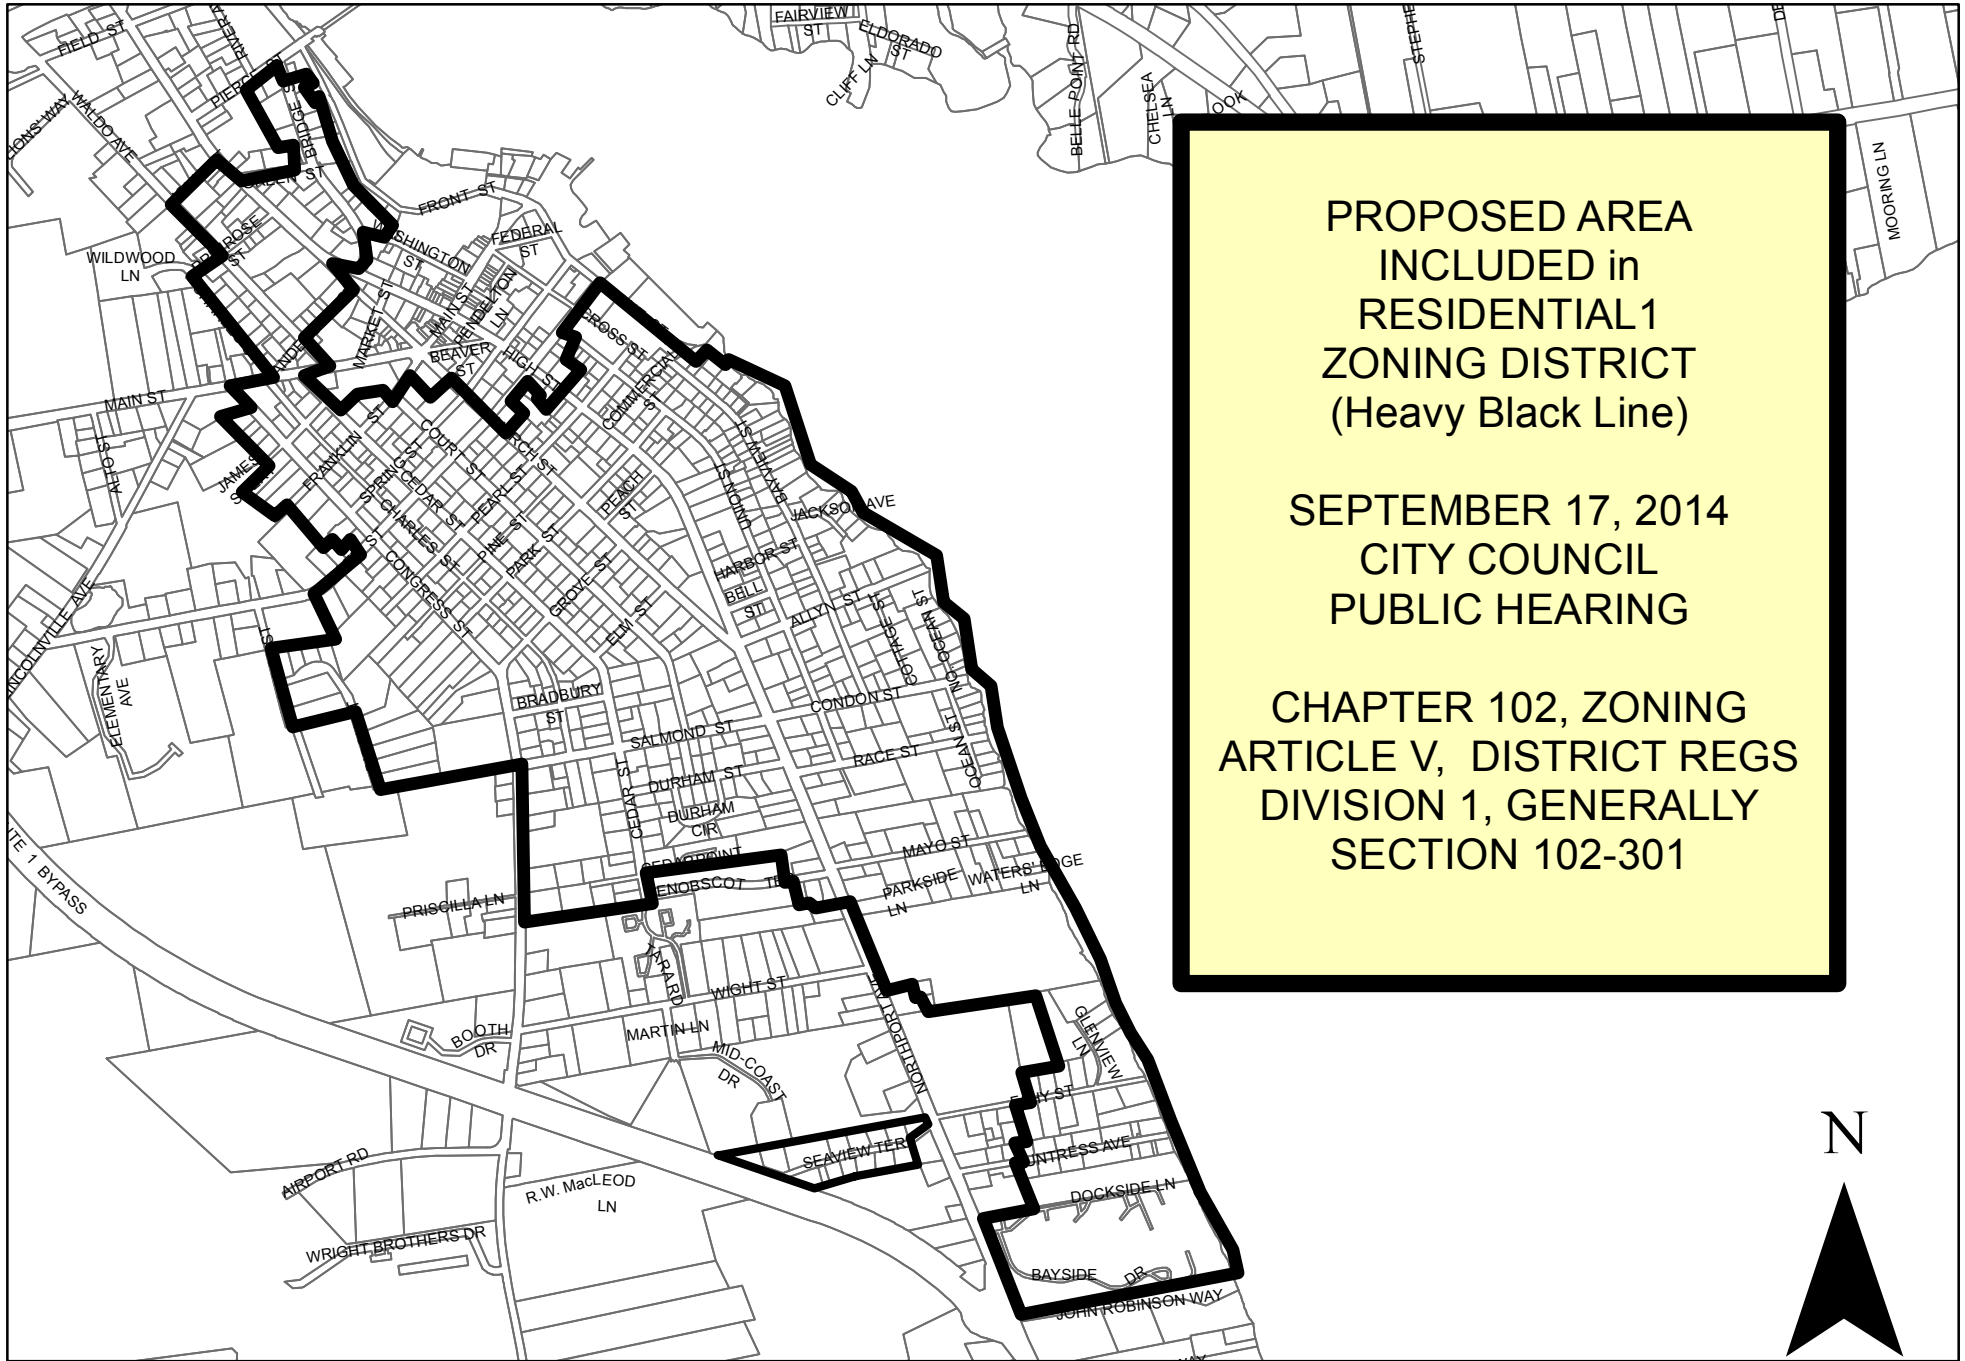

PROPOSED RESIDENTIAL 1 ZONING DISTRICT - CITY COUNCIL HEARING

1,000 500 0 1,000 2,000 3,000 4,000 Feet